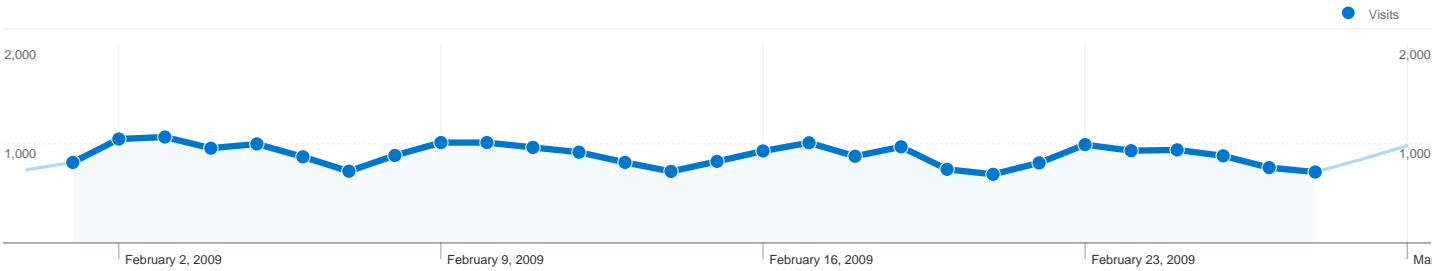

Site Usage

24,843 Visits

64.05% Bounce Rate

82,906 Pageviews

00:02:34 Avg. Time on Site

3.34 Pages/Visit

69.17% % New Visits

Visitors Overview

18,632 people visited this site

24,843 Visits

18,632 Absolute Unique Visitors

82,906 Pageviews

3.34 Average Pageviews

00:02:34 Time on Site

64.05% Bounce Rate

69.17% New Visits

All traffic sources sent a total of 24,843 visits

-  23.51% Direct Traffic
-  17.38% Referring Sites
-  59.11% Search Engines

- Search Engines
14,685.00 (59.11%)
- Direct Traffic
5,841.00 (23.51%)
- Referring Sites
4,317.00 (17.38%)