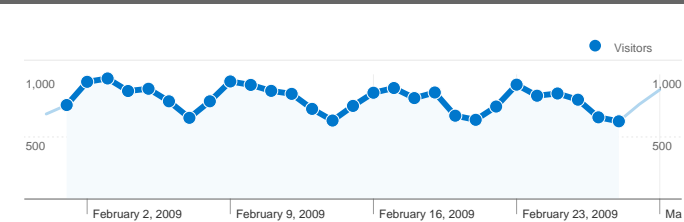

Site Usage

24,843 Visits

64.05% Bounce Rate

82,906 Pageviews

00:02:34 Avg. Time on Site

3.34 Pages/Visit

69.17% % New Visits

Visitors Overview

18,632 people visited this site

24,843 Visits

18,632 Absolute Unique Visitors

82,906 Pageviews

3.34 Average Pageviews

00:02:34 Time on Site

64.05% Bounce Rate

69.17% New Visits

All traffic sources sent a total of 24,843 visits

-  23.51% Direct Traffic
-  17.38% Referring Sites
-  59.11% Search Engines

- Search Engines
14,685.00 (59.11%)
- Direct Traffic
5,841.00 (23.51%)
- Referring Sites
4,317.00 (17.38%)

Visits	Pages/Visit	Avg. Time on Site	% New Visits	Bounce Rate	
24,843 % of Site Total: 100.00%	3.34 Site Avg: 3.34 (0.00%)	00:02:34 Site Avg: 00:02:34 (0.00%)	69.23% Site Avg: 69.17% (0.10%)	64.05% Site Avg: 64.05% (0.00%)	
Country/Territory	Visits	Pages/Visit	Avg. Time on Site	% New Visits	Bounce Rate
United States	14,830	3.34	00:02:14	68.91%	64.01%
United Kingdom	2,249	4.59	00:06:26	64.07%	60.29%
Canada	1,082	3.61	00:02:13	72.46%	59.43%
Germany	570	3.48	00:02:05	73.86%	60.00%
Spain	556	3.41	00:02:09	58.09%	65.29%
France	469	2.73	00:01:47	75.48%	64.61%
Italy	440	3.55	00:02:36	56.36%	63.18%
Australia	396	2.89	00:02:04	70.71%	62.88%
Brazil	371	3.51	00:02:38	71.70%	65.77%
Ireland	343	1.89	00:01:13	92.71%	84.84%