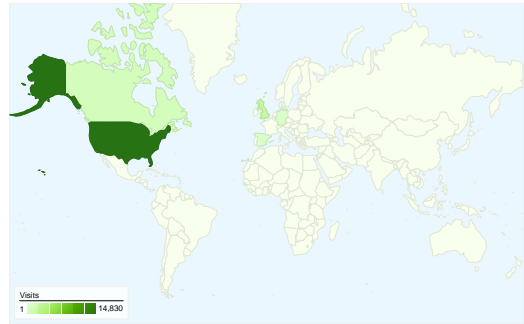

Site Usage

24,843 Visits

64.05% Bounce Rate

82,906 Pageviews

00:02:34 Avg. Time on Site

3.34 Pages/Visit

69.17% % New Visits

Visitors Overview

Visitors
18,632

Map Overlay world

Traffic Sources Overview

- **Search Engines**
14,685.00 (59.11%)
- **Direct Traffic**
5,841.00 (23.51%)
- **Referring Sites**
4,317.00 (17.38%)

Content Overview

Pages	Pageviews	% Pageviews
/	11,667	14.07%
/DVD/index.html	4,412	5.32%
/info/top100.html	3,303	3.98%
/PSFL/index.html	2,302	2.78%
/index.html	2,050	2.47%

All traffic sources sent a total of 24,843 visits

-  23.51% Direct Traffic
-  17.38% Referring Sites
-  59.11% Search Engines

- Search Engines
14,685.00 (59.11%)
- Direct Traffic
5,841.00 (23.51%)
- Referring Sites
4,317.00 (17.38%)

Top Traffic Sources

Sources	Visits	% visits
google (organic)	12,441	50.08%
(direct) ((none))	5,841	23.51%
yahoo (organic)	1,286	5.18%
en.wikipedia.org (referral)	1,191	4.79%
stumbleupon.com (referral)	417	1.68%