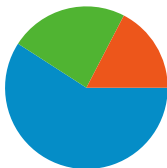

Traffic Sources Overview

- **Search Engines**
  14,685.00 (59.11%)
- **Direct Traffic**
  5,841.00 (23.51%)
- **Referring Sites**
  4,317.00 (17.38%)

Content Overview

Pages	Pageviews	% Pageviews
/	11,667	14.07%
/DVD/index.html	4,412	5.32%
/info/top100.html	3,303	3.98%
/PSFL/index.html	2,302	2.78%
/index.html	2,050	2.47%