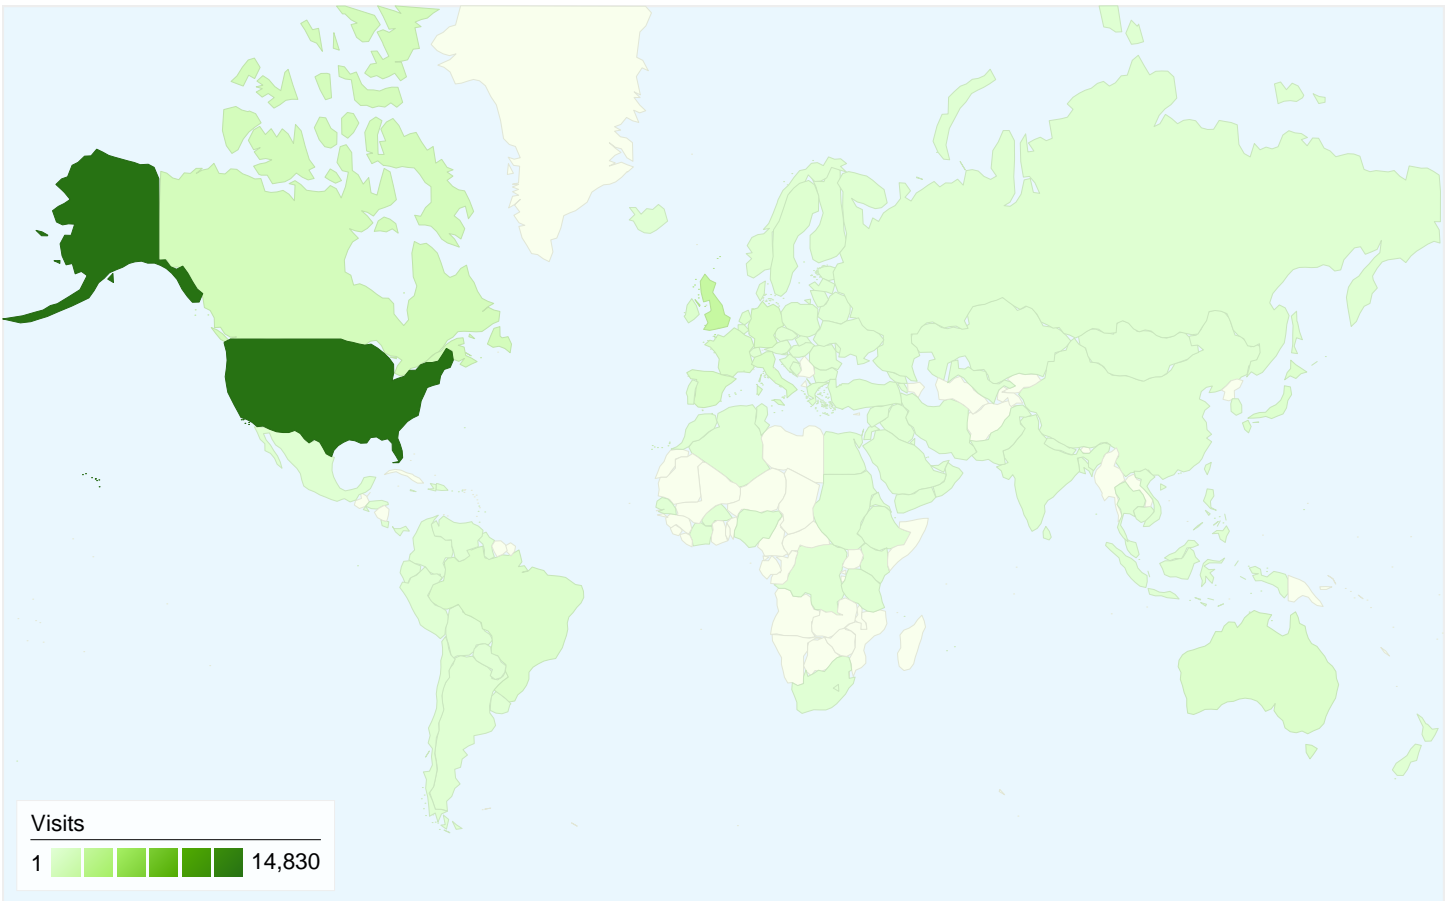

24,843 visits came from 129 countries/territories

Site Usage

Visits	Pages/Visit	Avg. Time on Site	% New Visits	Bounce Rate	
24,843 % of Site Total: 100.00%	3.34 Site Avg: 3.34 (0.00%)	00:02:34 Site Avg: 00:02:34 (0.00%)	69.23% Site Avg: 69.17% (0.10%)	64.05% Site Avg: 64.05% (0.00%)	
Country/Territory	Visits	Pages/Visit	Avg. Time on Site	% New Visits	Bounce Rate
United States	14,830	3.34	00:02:14	68.91%	64.01%
United Kingdom	2,249	4.59	00:06:26	64.07%	60.29%
Canada	1,082	3.61	00:02:13	72.46%	59.43%
Germany	570	3.48	00:02:05	73.86%	60.00%
Spain	556	3.41	00:02:09	58.09%	65.29%
France	469	2.73	00:01:47	75.48%	64.61%
Italy	440	3.55	00:02:36	56.36%	63.18%
Australia	396	2.89	00:02:04	70.71%	62.88%
Brazil	371	3.51	00:02:38	71.70%	65.77%
Ireland	343	1.89	00:01:13	92.71%	84.84%