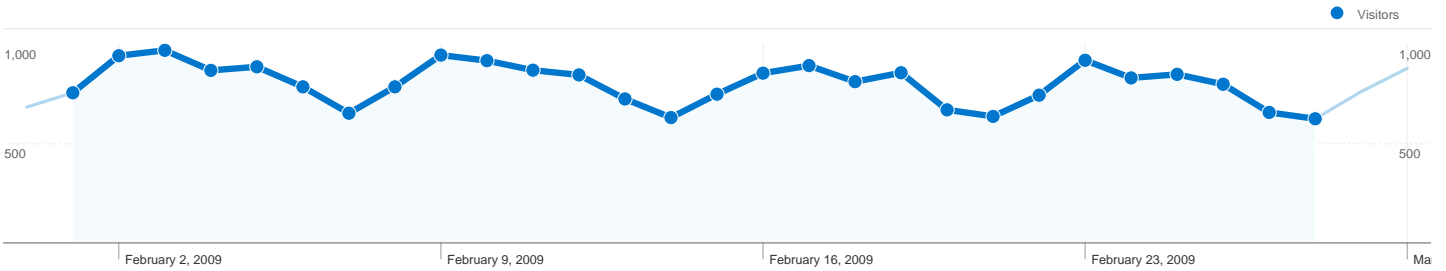

Site Usage

24,843 Visits

64.05% Bounce Rate

82,906 Pageviews

00:02:34 Avg. Time on Site

3.34 Pages/Visit

69.17% % New Visits

Visitors Overview

18,632 people visited this site

24,843 Visits

18,632 Absolute Unique Visitors

82,906 Pageviews

3.34 Average Pageviews

00:02:34 Time on Site

64.05% Bounce Rate

69.17% New Visits

All traffic sources sent a total of 24,843 visits

-  23.51% Direct Traffic
-  17.38% Referring Sites
-  59.11% Search Engines

- Search Engines
14,685.00 (59.11%)
- Direct Traffic
5,841.00 (23.51%)
- Referring Sites
4,317.00 (17.38%)

Visits	Pages/Visit	Avg. Time on Site	% New Visits	Bounce Rate	
24,843 % of Site Total: 100.00%	3.34 Site Avg: 3.34 (0.00%)	00:02:34 Site Avg: 00:02:34 (0.00%)	69.23% Site Avg: 69.17% (0.10%)	64.05% Site Avg: 64.05% (0.00%)	
Country/Territory	Visits	Pages/Visit	Avg. Time on Site	% New Visits	Bounce Rate
United States	14,830	3.34	00:02:14	68.91%	64.01%
United Kingdom	2,249	4.59	00:06:26	64.07%	60.29%
Canada	1,082	3.61	00:02:13	72.46%	59.43%
Germany	570	3.48	00:02:05	73.86%	60.00%
Spain	556	3.41	00:02:09	58.09%	65.29%
France	469	2.73	00:01:47	75.48%	64.61%
Italy	440	3.55	00:02:36	56.36%	63.18%
Australia	396	2.89	00:02:04	70.71%	62.88%
Brazil	371	3.51	00:02:38	71.70%	65.77%
Ireland	343	1.89	00:01:13	92.71%	84.84%