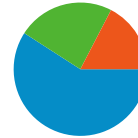

- Search Engines
  14,685.00 (59.11%)
- Direct Traffic
  5,841.00 (23.51%)
- Referring Sites
  4,317.00 (17.38%)

Top Traffic Sources

Sources	Visits	% visits
google (organic)	12,441	50.08%
(direct) ((none))	5,841	23.51%
yahoo (organic)	1,286	5.18%
en.wikipedia.org (referral)	1,191	4.79%
stumbleupon.com (referral)	417	1.68%

Keywords	Visits	% visits
silent films	752	5.12%
silent era	584	3.98%
silent movies	408	2.78%
silent film	271	1.85%
best silent films	146	0.99%