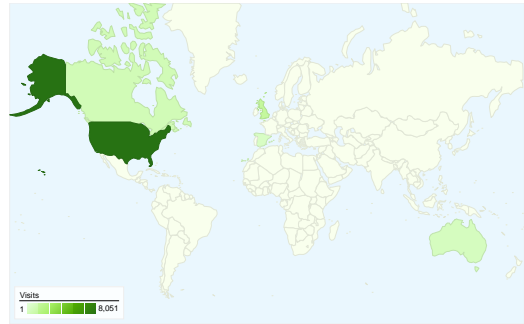

Site Usage

14,537 Visits

54.36% Bounce Rate

57,312 Pageviews

00:02:50 Avg. Time on Site

3.94 Pages/Visit

55.63% % New Visits

Visitors Overview

Visitors
9,172

Map Overlay world

Traffic Sources Overview

- **Direct Traffic**
5,747.00 (39.53%)
- **Search Engines**
5,639.00 (38.79%)
- **Referring Sites**
3,151.00 (21.68%)

Content Overview

Pages	Pageviews	% Pageviews
/	11,281	19.68%
/DVD/index.html	4,302	7.51%
/info/top100.html	2,295	4.00%
/index.html	2,001	3.49%
/PSFL/index.html	1,978	3.45%

All traffic sources sent a total of 14,537 visits

-  39.53% Direct Traffic
-  21.68% Referring Sites
-  38.79% Search Engines

- **Direct Traffic**
5,747.00 (39.53%)
- **Search Engines**
5,639.00 (38.79%)
- **Referring Sites**
3,151.00 (21.68%)

14,537 visits came from 108 countries/territories

Site Usage						
Visits	Pages/Visit	Avg. Time on Site		% New Visits	Bounce Rate	
14,537 % of Site Total: 100.00%	3.94 Site Avg: 3.94 (0.00%)	00:02:50 Site Avg: 00:02:50 (0.00%)		55.66% Site Avg: 55.63% (0.05%)	54.36% Site Avg: 54.36% (0.00%)	
Country/Territory	Visits	Pages/Visit	Avg. Time on Site	% New Visits	Bounce Rate	
United States	8,051	4.16	00:02:55	56.35%	53.56%	
United Kingdom	1,317	3.77	00:02:44	48.97%	54.52%	
Canada	700	4.10	00:02:53	50.14%	47.00%	
Australia	515	2.54	00:01:55	32.43%	67.57%	
Spain	388	4.18	00:02:58	47.42%	42.01%	
Germany	386	3.63	00:02:39	67.62%	54.92%	
Brazil	339	3.64	00:02:51	76.70%	54.57%	
Japan	280	3.54	00:02:17	26.79%	59.29%	
France	256	3.29	00:02:16	59.38%	55.86%	
Italy	223	4.15	00:02:27	55.16%	57.85%	