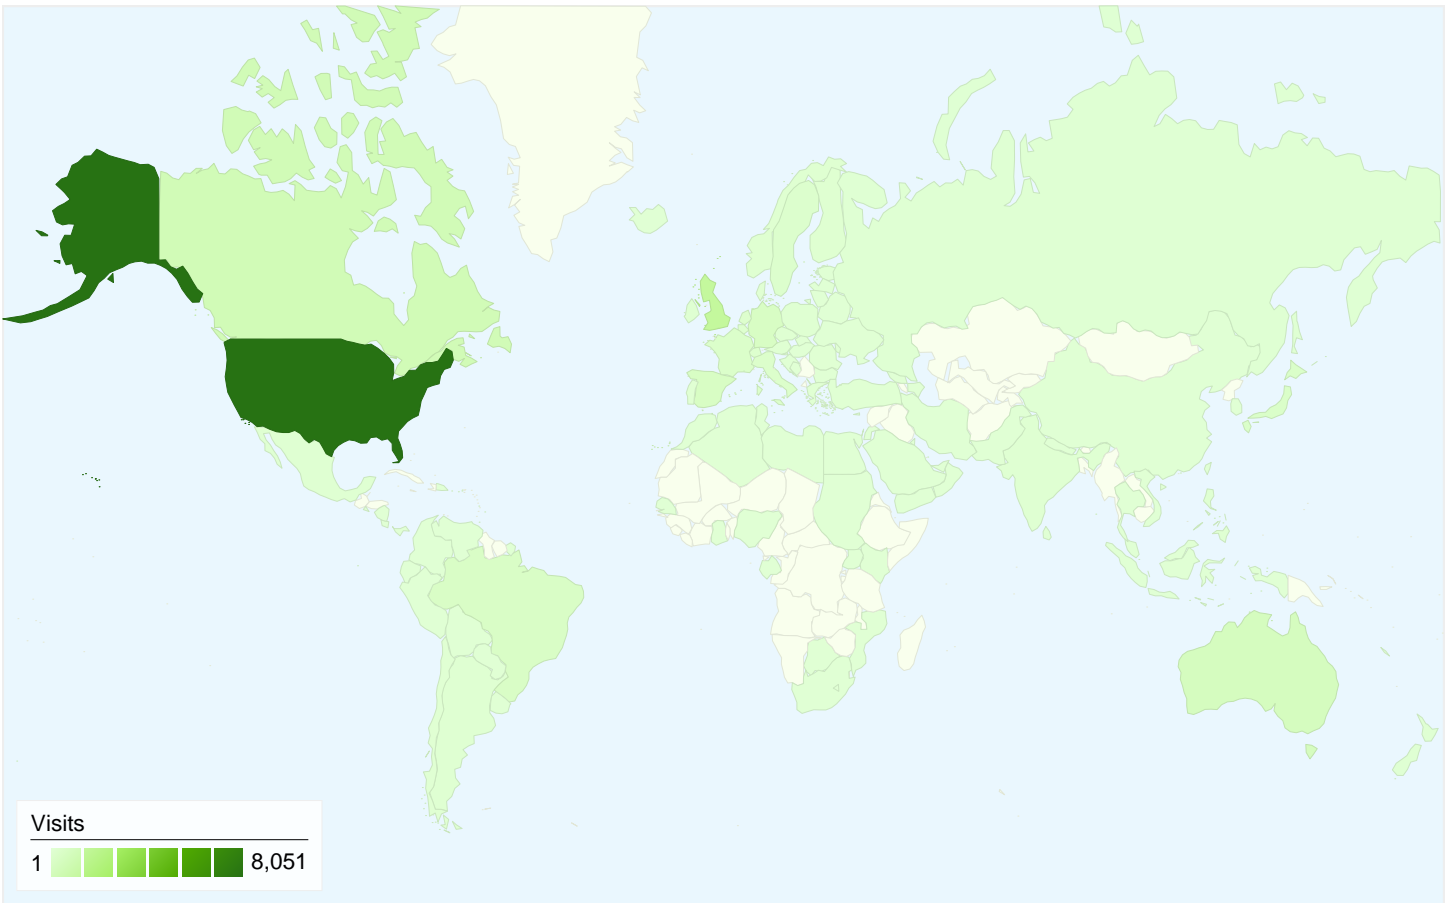

Visitors
9,172

Map Overlay world

Traffic Sources Overview

- **Direct Traffic**
5,747.00 (39.53%)
- **Search Engines**
5,639.00 (38.79%)
- **Referring Sites**
3,151.00 (21.68%)

Content Overview

Pages	Pageviews	% Pageviews
/	11,281	19.68%
/DVD/index.html	4,302	7.51%
/info/top100.html	2,295	4.00%
/index.html	2,001	3.49%
/PSFL/index.html	1,978	3.45%

All traffic sources sent a total of 14,537 visits

-  39.53% Direct Traffic
-  21.68% Referring Sites
-  38.79% Search Engines

- **Direct Traffic**
5,747.00 (39.53%)
- **Search Engines**
5,639.00 (38.79%)
- **Referring Sites**
3,151.00 (21.68%)

Top Traffic Sources

Sources	Visits	% visits	Keywords	Visits	% visits
(direct) ((none))	5,747	39.53%	silent era	592	10.50%
google (organic)	4,272	29.39%	silent films	424	7.52%
yahoo (organic)	878	6.04%	silent film	238	4.22%
en.wikipedia.org (referral)	685	4.71%	silent movies	166	2.94%
stumbleupon.com (referral)	317	2.18%	silentera.com	116	2.06%

14,537 visits came from 108 countries/territories

Site Usage						
Visits	Pages/Visit	Avg. Time on Site		% New Visits	Bounce Rate	
14,537 % of Site Total: 100.00%	3.94 Site Avg: 3.94 (0.00%)	00:02:50 Site Avg: 00:02:50 (0.00%)		55.66% Site Avg: 55.63% (0.05%)	54.36% Site Avg: 54.36% (0.00%)	
Country/Territory	Visits	Pages/Visit	Avg. Time on Site	% New Visits	Bounce Rate	
United States	8,051	4.16	00:02:55	56.35%	53.56%	
United Kingdom	1,317	3.77	00:02:44	48.97%	54.52%	
Canada	700	4.10	00:02:53	50.14%	47.00%	
Australia	515	2.54	00:01:55	32.43%	67.57%	
Spain	388	4.18	00:02:58	47.42%	42.01%	
Germany	386	3.63	00:02:39	67.62%	54.92%	
Brazil	339	3.64	00:02:51	76.70%	54.57%	
Japan	280	3.54	00:02:17	26.79%	59.29%	
France	256	3.29	00:02:16	59.38%	55.86%	
Italy	223	4.15	00:02:27	55.16%	57.85%	