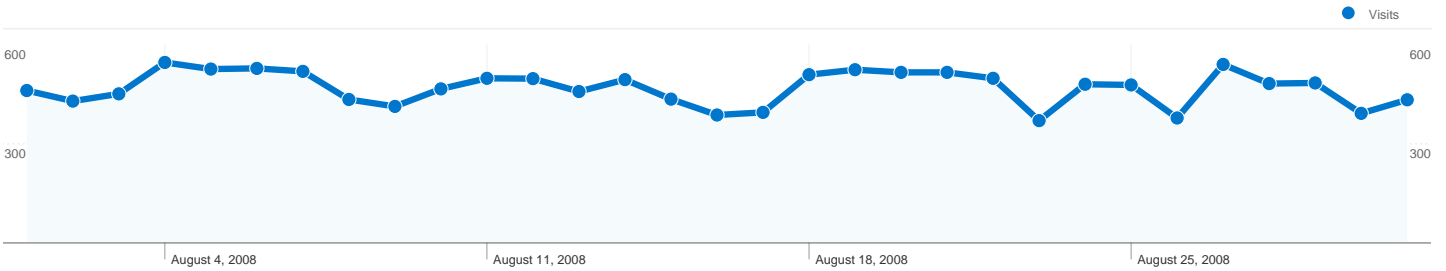

Site Usage

14,537 Visits

54.36% Bounce Rate

57,312 Pageviews

00:02:50 Avg. Time on Site

3.94 Pages/Visit

55.63% % New Visits

Visitors Overview

9,172 people visited this site

 **14,537** Visits

 **9,172** Absolute Unique Visitors

 **57,312** Pageviews

 **3.94** Average Pageviews

 **00:02:50** Time on Site

 **54.36%** Bounce Rate

 **55.63%** New Visits

All traffic sources sent a total of 14,537 visits

-  39.53% Direct Traffic
-  21.68% Referring Sites
-  38.79% Search Engines

- **Direct Traffic**
5,747.00 (39.53%)
- **Search Engines**
5,639.00 (38.79%)
- **Referring Sites**
3,151.00 (21.68%)

14,537 visits came from 108 countries/territories

Site Usage						
Visits	Pages/Visit	Avg. Time on Site		% New Visits	Bounce Rate	
14,537 % of Site Total: 100.00%	3.94 Site Avg: 3.94 (0.00%)	00:02:50 Site Avg: 00:02:50 (0.00%)		55.66% Site Avg: 55.63% (0.05%)	54.36% Site Avg: 54.36% (0.00%)	
Country/Territory	Visits	Pages/Visit	Avg. Time on Site	% New Visits	Bounce Rate	
United States	8,051	4.16	00:02:55	56.35%	53.56%	
United Kingdom	1,317	3.77	00:02:44	48.97%	54.52%	
Canada	700	4.10	00:02:53	50.14%	47.00%	
Australia	515	2.54	00:01:55	32.43%	67.57%	
Spain	388	4.18	00:02:58	47.42%	42.01%	
Germany	386	3.63	00:02:39	67.62%	54.92%	
Brazil	339	3.64	00:02:51	76.70%	54.57%	
Japan	280	3.54	00:02:17	26.79%	59.29%	
France	256	3.29	00:02:16	59.38%	55.86%	
Italy	223	4.15	00:02:27	55.16%	57.85%	