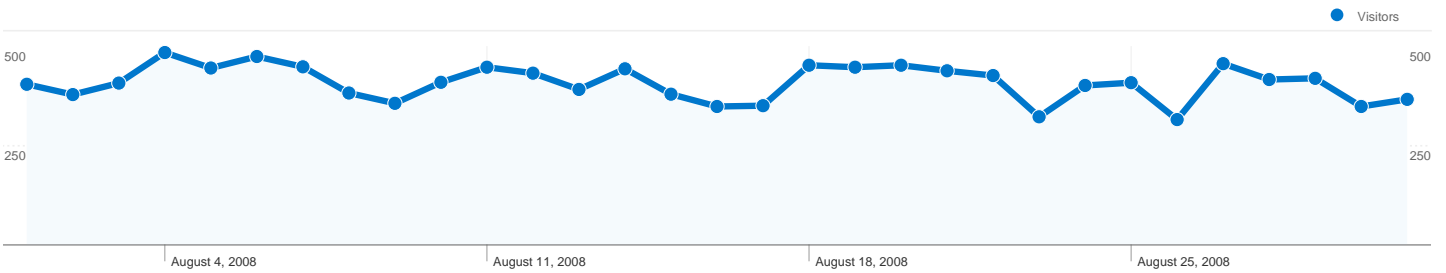

Site Usage

14,537 Visits

54.36% Bounce Rate

57,312 Pageviews

00:02:50 Avg. Time on Site

3.94 Pages/Visit

55.63% % New Visits

Visitors Overview

9,172 people visited this site

 **14,537** Visits

 **9,172** Absolute Unique Visitors

 **57,312** Pageviews

 **3.94** Average Pageviews

 **00:02:50** Time on Site

 **54.36%** Bounce Rate

 **55.63%** New Visits

All traffic sources sent a total of 14,537 visits

-  39.53% Direct Traffic
-  21.68% Referring Sites
-  38.79% Search Engines

- **Direct Traffic**
5,747.00 (39.53%)
- **Search Engines**
5,639.00 (38.79%)
- **Referring Sites**
3,151.00 (21.68%)

14,537 visits came from 108 countries/territories

Site Usage						
Visits	Pages/Visit	Avg. Time on Site		% New Visits	Bounce Rate	
14,537 % of Site Total: 100.00%	3.94 Site Avg: 3.94 (0.00%)	00:02:50 Site Avg: 00:02:50 (0.00%)		55.66% Site Avg: 55.63% (0.05%)	54.36% Site Avg: 54.36% (0.00%)	
Country/Territory	Visits	Pages/Visit	Avg. Time on Site	% New Visits	Bounce Rate	
United States	8,051	4.16	00:02:55	56.35%	53.56%	
United Kingdom	1,317	3.77	00:02:44	48.97%	54.52%	
Canada	700	4.10	00:02:53	50.14%	47.00%	
Australia	515	2.54	00:01:55	32.43%	67.57%	
Spain	388	4.18	00:02:58	47.42%	42.01%	
Germany	386	3.63	00:02:39	67.62%	54.92%	
Brazil	339	3.64	00:02:51	76.70%	54.57%	
Japan	280	3.54	00:02:17	26.79%	59.29%	
France	256	3.29	00:02:16	59.38%	55.86%	
Italy	223	4.15	00:02:27	55.16%	57.85%	