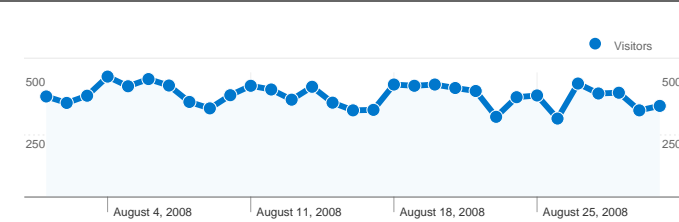

Site Usage

14,537 Visits

54.36% Bounce Rate

57,312 Pageviews

00:02:50 Avg. Time on Site

3.94 Pages/Visit

55.63% % New Visits

Visitors Overview

9,172 people visited this site

 **14,537** Visits

 **9,172** Absolute Unique Visitors

 **57,312** Pageviews

 **3.94** Average Pageviews

 **00:02:50** Time on Site

 **54.36%** Bounce Rate

 **55.63%** New Visits

All traffic sources sent a total of 14,537 visits

-  39.53% Direct Traffic
-  21.68% Referring Sites
-  38.79% Search Engines

- **Direct Traffic**
5,747.00 (39.53%)
- **Search Engines**
5,639.00 (38.79%)
- **Referring Sites**
3,151.00 (21.68%)

14,537 visits came from 108 countries/territories

Site Usage						
Visits	Pages/Visit	Avg. Time on Site		% New Visits	Bounce Rate	
14,537 % of Site Total: 100.00%	3.94 Site Avg: 3.94 (0.00%)	00:02:50 Site Avg: 00:02:50 (0.00%)		55.66% Site Avg: 55.63% (0.05%)	54.36% Site Avg: 54.36% (0.00%)	
Country/Territory	Visits	Pages/Visit	Avg. Time on Site	% New Visits	Bounce Rate	
United States	8,051	4.16	00:02:55	56.35%	53.56%	
United Kingdom	1,317	3.77	00:02:44	48.97%	54.52%	
Canada	700	4.10	00:02:53	50.14%	47.00%	
Australia	515	2.54	00:01:55	32.43%	67.57%	
Spain	388	4.18	00:02:58	47.42%	42.01%	
Germany	386	3.63	00:02:39	67.62%	54.92%	
Brazil	339	3.64	00:02:51	76.70%	54.57%	
Japan	280	3.54	00:02:17	26.79%	59.29%	
France	256	3.29	00:02:16	59.38%	55.86%	
Italy	223	4.15	00:02:27	55.16%	57.85%	