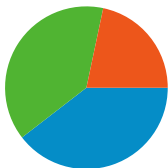

Traffic Sources Overview

- **Direct Traffic**
  5,747.00 (39.53%)
- **Search Engines**
  5,639.00 (38.79%)
- **Referring Sites**
  3,151.00 (21.68%)

Content Overview

Pages	Pageviews	% Pageviews
/	11,281	19.68%
/DVD/index.html	4,302	7.51%
/info/top100.html	2,295	4.00%
/index.html	2,001	3.49%
/PSFL/index.html	1,978	3.45%