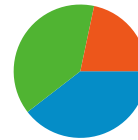

- **Direct Traffic**
  5,747.00 (39.53%)
- **Search Engines**
  5,639.00 (38.79%)
- **Referring Sites**
  3,151.00 (21.68%)

Top Traffic Sources

Sources	Visits	% visits	Keywords	Visits	% visits
(direct) ((none))	5,747	39.53%	silent era	592	10.50%
google (organic)	4,272	29.39%	silent films	424	7.52%
yahoo (organic)	878	6.04%	silent film	238	4.22%
en.wikipedia.org (referral)	685	4.71%	silent movies	166	2.94%
stumbleupon.com (referral)	317	2.18%	silentera.com	116	2.06%